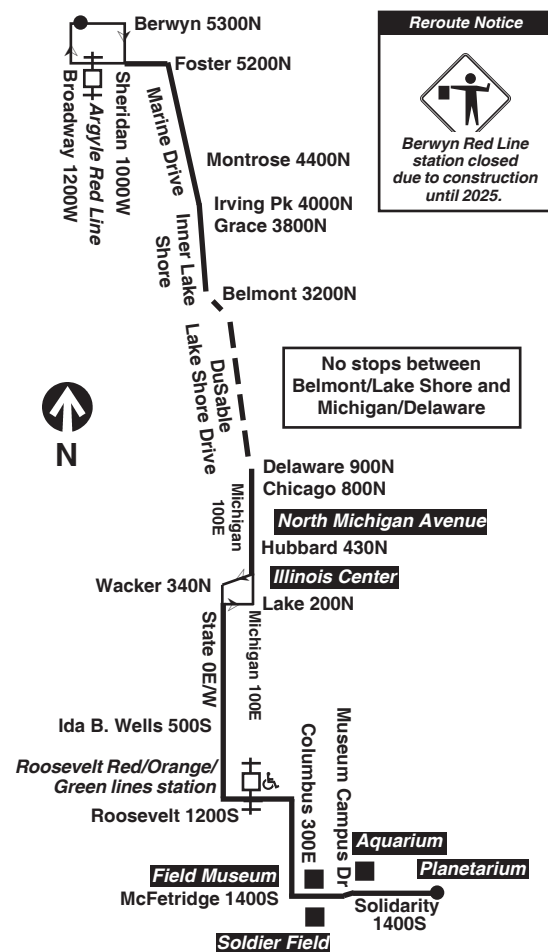

! Federal law requires priority seating be designated for seniors and people with disabilities. **Please stand up** and yield these seats when needed for qualifying riders or when asked.

🕒 Schedules and other info in this timetable are subject to change. CTA does not assume responsibility for errors in timetables nor for inconvenience or damage resulting from delays.

i Pay close attention to destination signs and announcements when boarding; added service may sometimes be provided over portions of this or any bus route and some trips can end before the furthest terminal on a line depending on service needs or time of day.

🚲 Bicycle racks are installed on the front of all CTA buses and are allowed on CTA trains during certain hours. See our Bike & Ride brochure or webpage for help on how to use racks and more.

! Know before you go: Get alerts from us by text or e-mail about planned service changes every week or instant alerts for unplanned reroutes and disruptions. Sign up for CTA Updates today at transitchicago.com/updates.

? For more travel information, use the Ventra app or call the RTA Travel Information Center at 312-836-7000. *Para obtener mayor información, en Español, llame al Centro de Información a 312-836-7000.*

Chicago Transit Authority

146 Inner Lake Shore/ Michigan Express

Effective Dec. 17, 2023

Monday thru Friday

#146 Inner Lake Shore/ Michigan Express

Southbound

LV Berwyn/ Broadway	Montrose/ Marine	Irving Pk/ Lake Shore	Belmont/ Sheridan	Delaware/ Michigan	Roosevelt/ State	AR Adler Planet- arium
5:00a	5:10a	5:12a	5:21a	5:26a	5:46a	-----
5:15	5:25	5:27	5:36	5:41	6:01	-----
5:30	5:40	5:42	5:51	5:56	6:16	6:23a
5:45	5:55	5:57	6:06	6:11	6:31	-----
6:00	6:10	6:12	6:21	6:26	6:46	6:53
6:12	6:22	6:24	6:33	6:39	6:59	7:06
6:22	6:32	6:35	6:45	6:51	7:13	7:21
6:32	6:43	6:46	6:57	7:03	7:26	7:34
6:46F	6:53	6:56	7:08	7:15	7:34H	-----
6:52	7:03	7:06	7:18	7:26	7:50	7:58
7:05F	7:13	7:16	7:28	7:36	8:00	8:08
7:09	7:20	7:23	7:36	7:44	8:08	8:16
7:20F	7:28	7:31	7:44	7:53	8:12H	-----
7:25	7:36	7:39	7:52	8:01	8:26	8:34
7:35F	7:43	7:46	8:00	8:09	8:34	8:42
7:38	7:50	7:54	8:07	8:17	8:43	8:51
7:49F	7:58	8:01	8:15	8:24	8:50	8:58
7:51	8:04	8:08	8:22	8:31	8:57	9:05
-----	-----	8:15	8:29	8:39	9:01H	-----
8:05	8:18	8:22	8:36	8:46	9:13	9:21
-----	-----	8:29	8:43	8:53	9:15H	-----
8:20	8:33	8:37	8:50	9:00	9:27	9:35
-----	-----	8:45	8:58	9:07	9:34	9:42
8:41	8:54	8:57	9:08	9:17	9:42	9:51
-----	-----	9:05	9:16	9:24	9:45H	-----
8:59	9:12	9:15	9:25	9:33	9:58	10:07
-----	-----	9:24	9:34	9:41	10:02H	-----
9:19	9:31	9:34	9:44	9:51	10:17	10:26
-----	9:43	9:46	9:56	10:03	10:28	10:37
9:43	9:55	9:58	10:08	10:14	10:39	10:48

then every 24 minutes from Berwyn/Broadway and every 12 minutes from Montrose/Marine until

2:07p	2:20p	2:23p	2:33p	2:40p	3:07p	3:15p
-----	2:32	2:35	2:45	2:52	3:19	3:27
2:31	2:44	2:47	2:57	3:04	3:31	3:39
-----	2:56	2:59	3:09	3:16	3:43	3:51
2:55	3:08	3:11	3:21	3:28	3:55	4:03
-----	3:20	3:23	3:33	3:40	4:07	4:15
3:19	3:32	3:35	3:45	3:52	4:19	4:27
-----	3:45	3:48	3:58	4:05	4:32	4:40
3:43	3:56	3:59	4:09	4:16	4:43	4:51
3:59F	4:08	4:11	4:21	4:28	4:55	5:03
4:07	4:20	4:23	4:33	4:40	5:09	5:17
4:23F	4:31	4:35	4:45	4:53	5:22	5:30
4:32	4:44	4:47	4:57	5:06	5:36	5:44
4:44	4:56	5:00	5:10	5:18	5:49	5:57
4:57	5:09	5:12	5:22	5:30	6:00	6:08
5:11	5:23	5:26	5:36	5:44	6:12	6:19
5:25	5:37	5:40	5:50	5:57	6:24	6:32
5:40	5:53	5:56	6:06	6:13	6:39	6:47
5:55	6:08	6:11	6:21	6:28	6:54	7:02
6:11	6:23	6:26	6:36	6:43	7:10	7:17
6:26	6:39	6:42	6:52	6:59	7:25	7:33
6:42	6:54	6:56	7:05	7:11	7:36	7:43
6:57	7:09	7:12	7:20	7:26	7:51	7:58
7:13	7:24	7:27	7:34	7:40	8:04	8:12
7:29	7:41	7:43	7:51	7:57	8:20	8:28
7:46	7:57	8:00	8:07	8:14	8:36	8:44
8:03	8:14	8:17	8:24	8:30	8:53	9:00
8:20	8:31	8:34	8:41	8:47	9:10	9:17
8:37	8:48	8:50	8:56	9:03	9:25	9:31
8:54	9:05	9:07	9:13	9:20	9:41	9:48
9:12	9:22	9:24	9:30	9:37	9:57	10:04
9:29	9:39	9:41	9:48	9:54	10:15	10:22
9:47	9:57	9:59	10:05	10:11	10:30	10:37
10:04	10:14	10:17	10:23	10:29	10:48	10:55
10:22	10:32	10:34	10:40	10:46	11:05	11:12
10:40	10:50	10:52	10:58	11:04	11:23	11:30

♿ All CTA buses are accessible

transitchicago.com/bus/146

Northbound